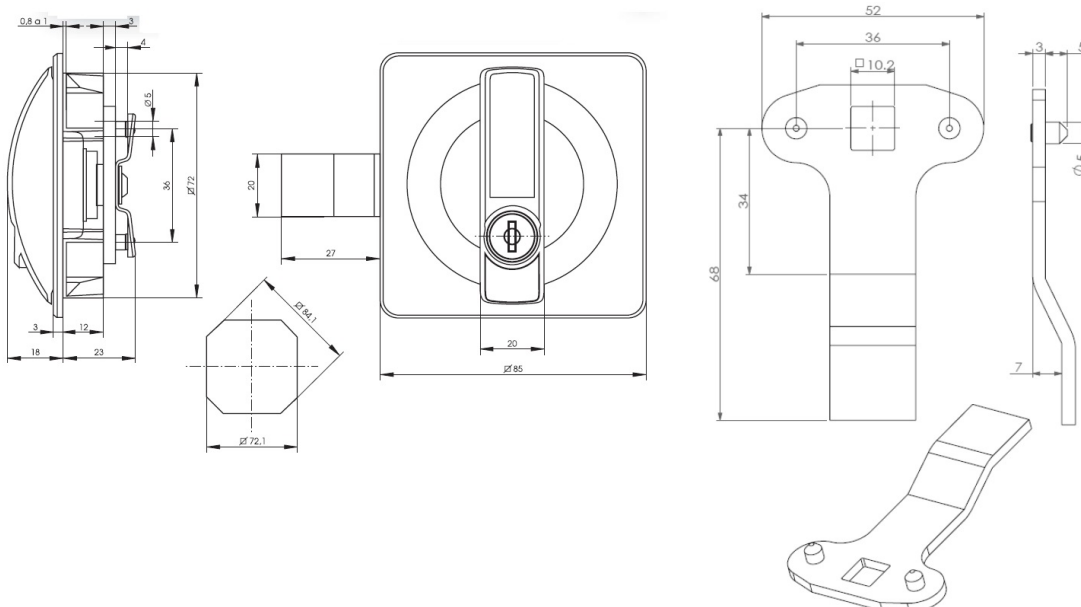

PRODUCT SHEET

Description:

Locker Handle M175 Square, Black/Alu Finish #J11,Cam No. H08 Round Metal Key SISO, Master Key System J#11

Item number:

14.08.023-0

Units	Box	Carton	HS Code	Barcode
Pcs.	5	100	8301300000	
				5704866044820